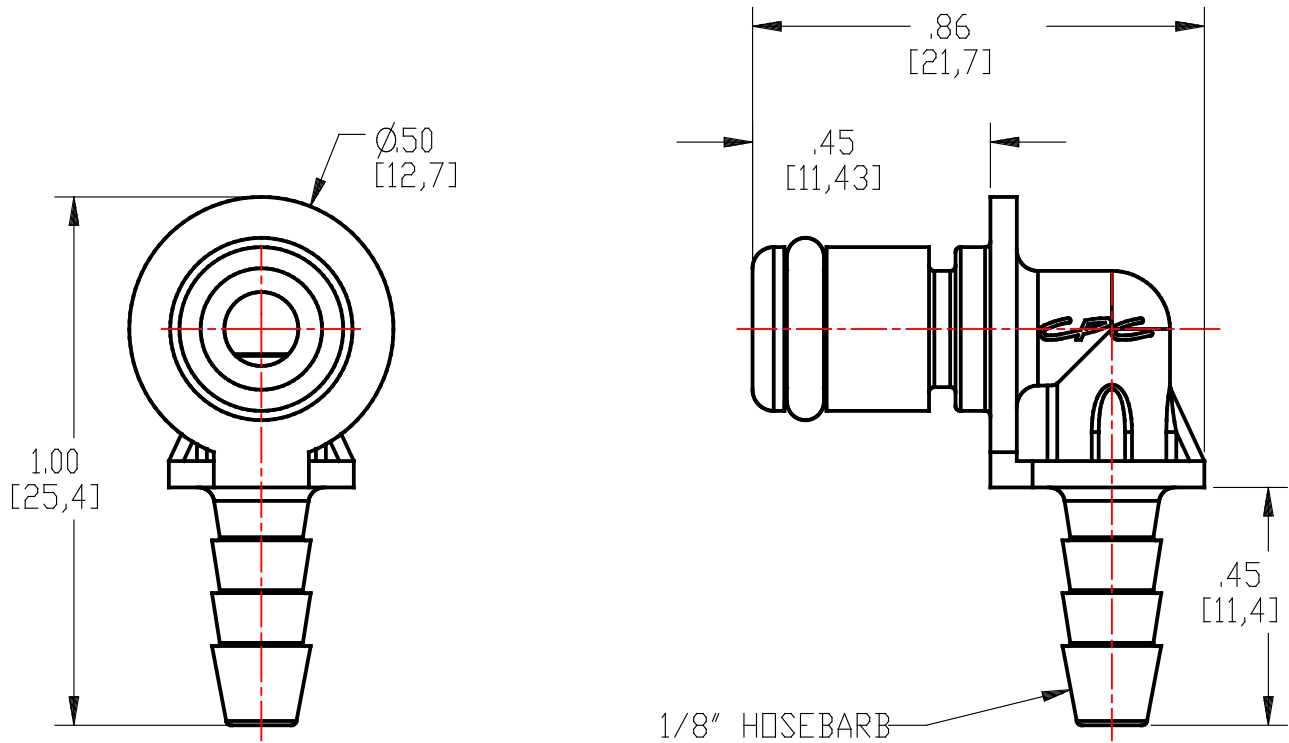

Technical details:

Description: 1/8" Hose Barb Non-Valved Elbow Coupling Insert

Materials:

Main Components: Natural white Acetal

Seals: BUNA-N

Valve: N/A

Valve Spring: N/A

Standard Packaging Quantity: 25