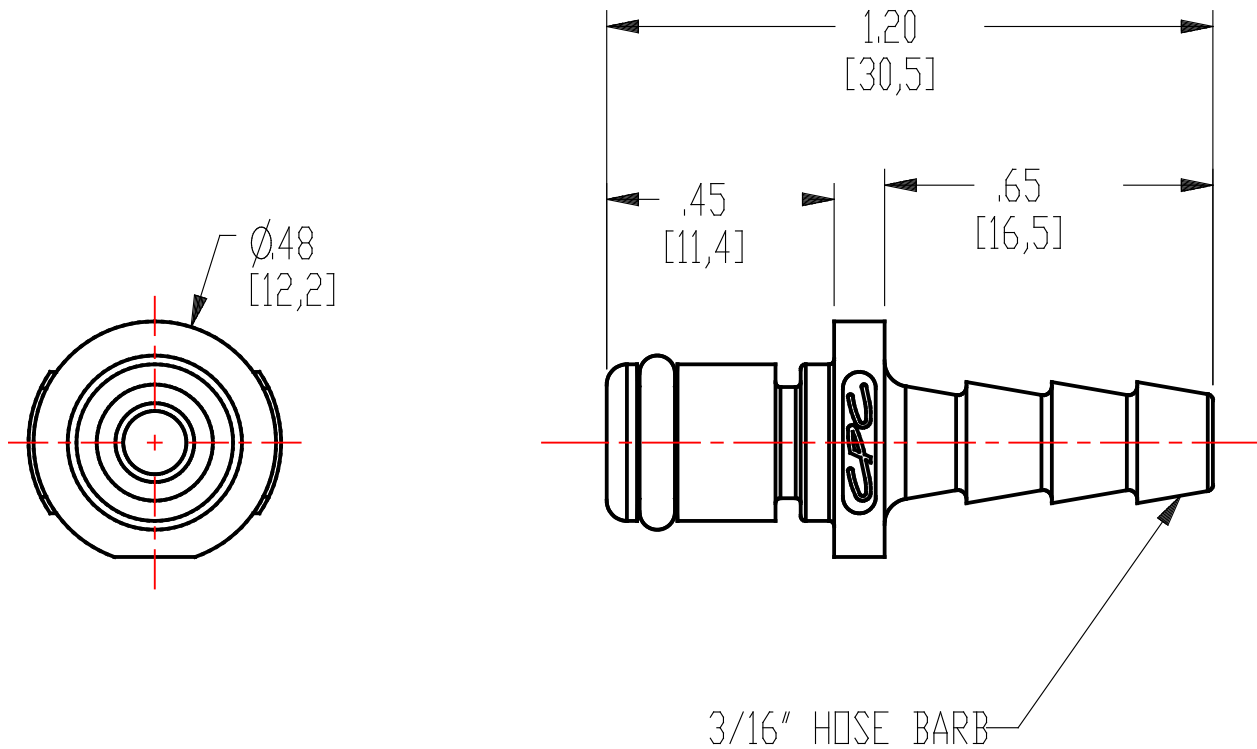

**Technical details:**

**Description:** 3/16" Hose Barb Non-Valved In-Line Coupling Insert

**Materials:**

**Main Components:** Natural white Acetal

**Seals:** BUNA-N

**Valve:** N/A

**Valve Spring:** N/A

**Standard Packaging Quantity:** 25