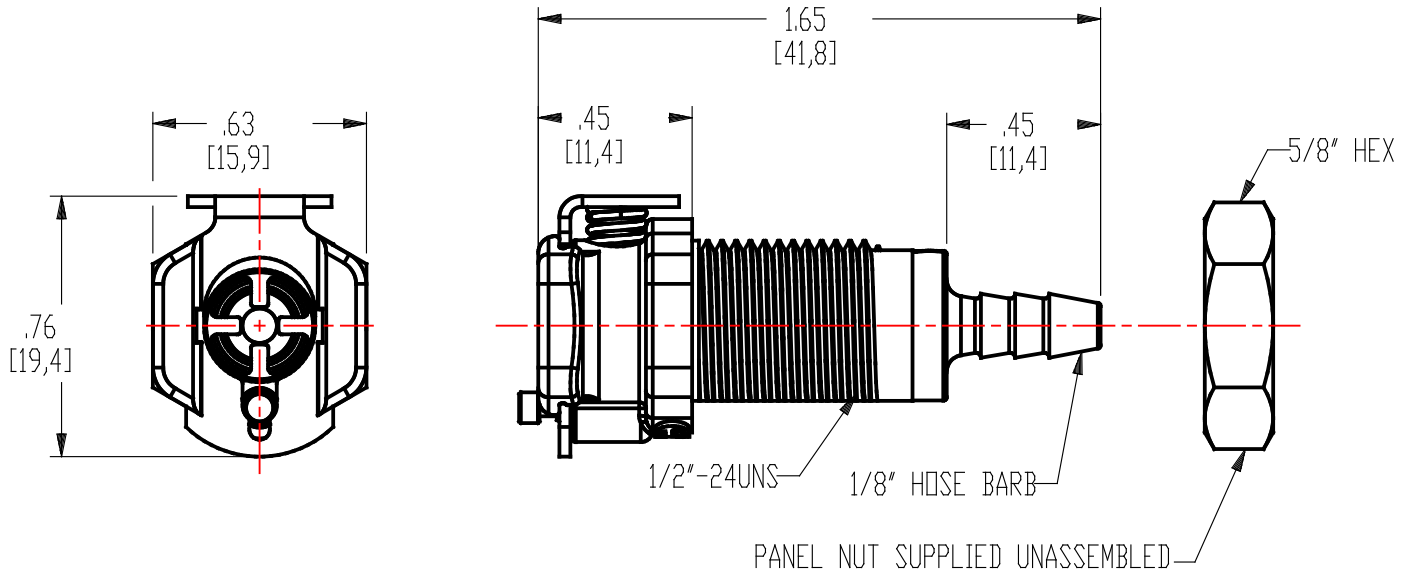

**Technical details:**

**Description:** 1/8" Hose Barb Non-Valved Panel Mount Coupling Body

**Materials:**

**Main Components:** Natural white Acetal

**Seals:** N/A

**Thumb Latch:** Stainless Steel

**Valve:** N/A

**Valve Spring:** N/A

**External Spring:** Stainless Steel

**Others:** Barrel Nickel Plated Brass Panel nut

**Standard Packaging Quantity:** 25