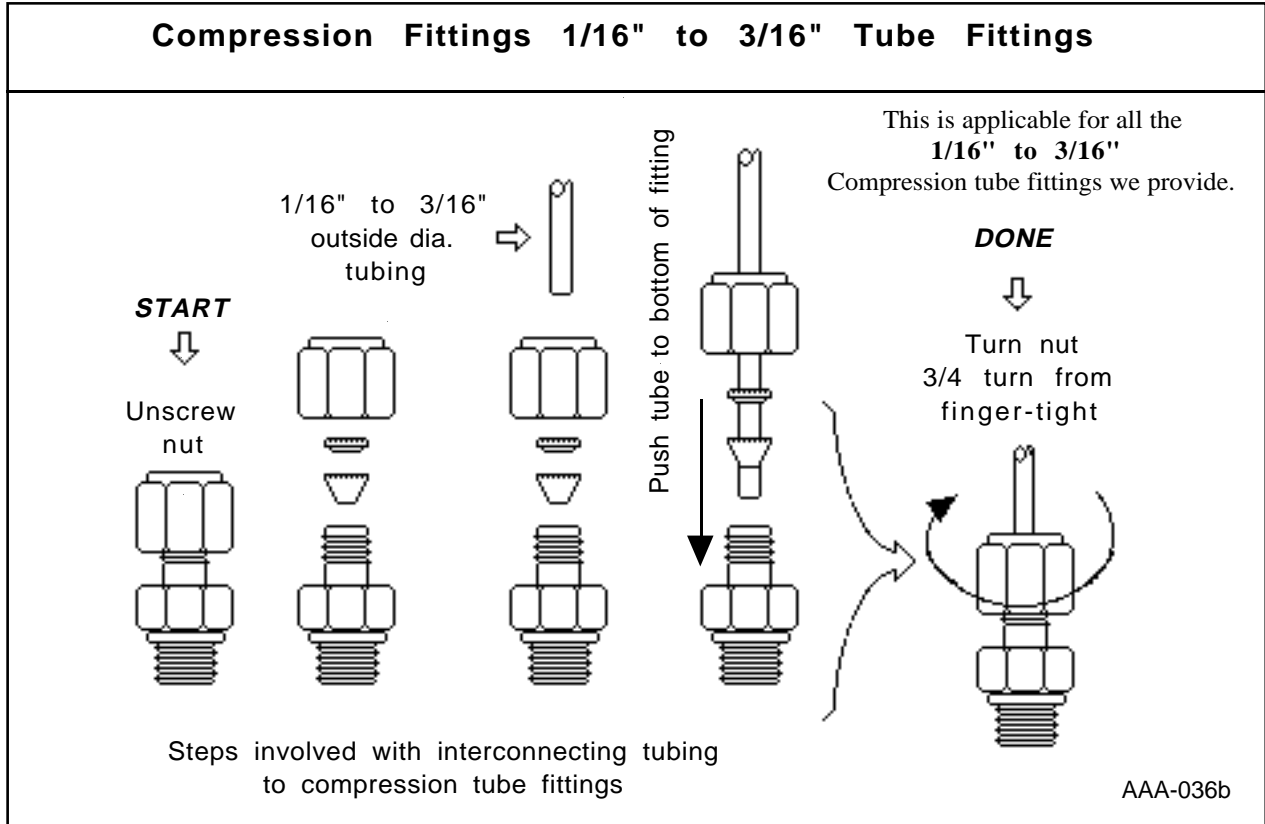

# Compression fitting application note

for all compression fitting for 1/16" to 3/16" tubing