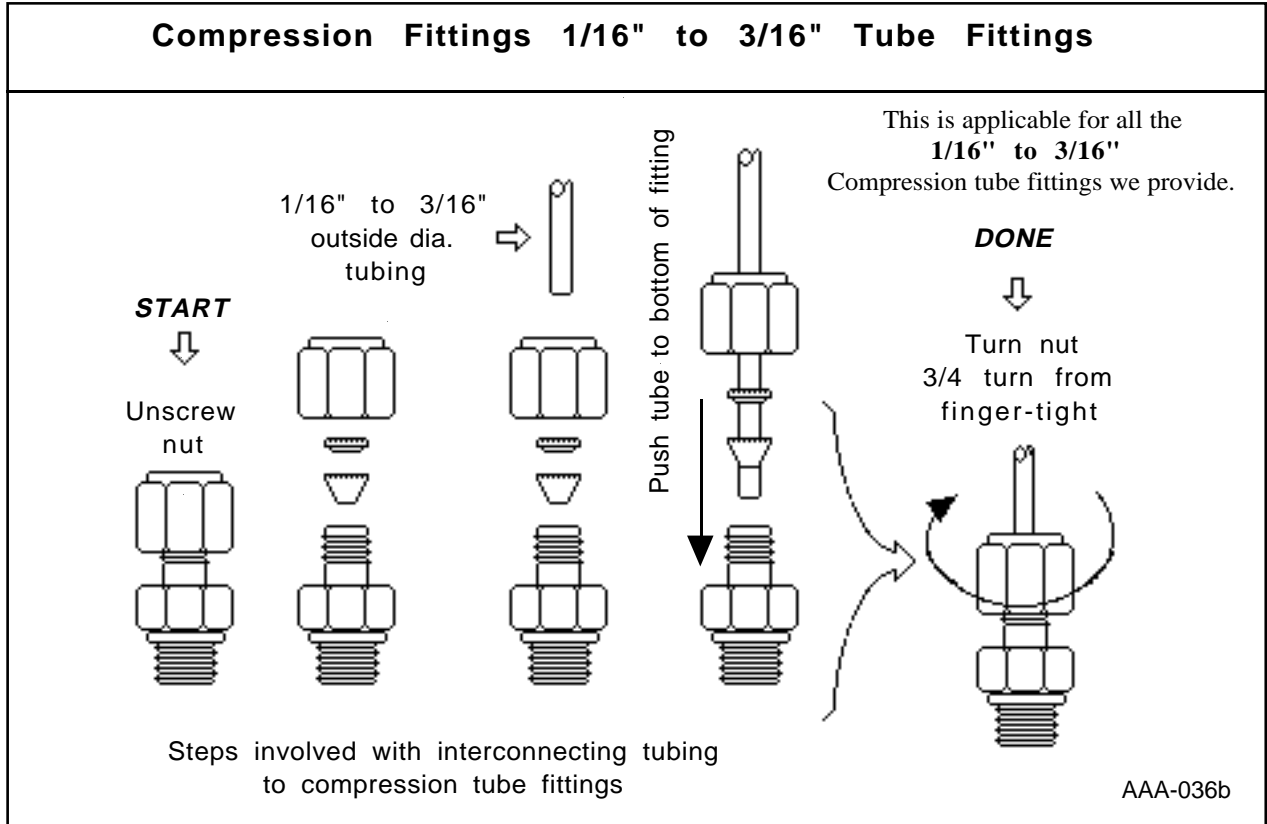

Compression fitting application note

for all compression fitting for 1/16" to 3/16" tubing

Compression fitting application note

for all compression fitting for 1/16" to 3/16" tubing