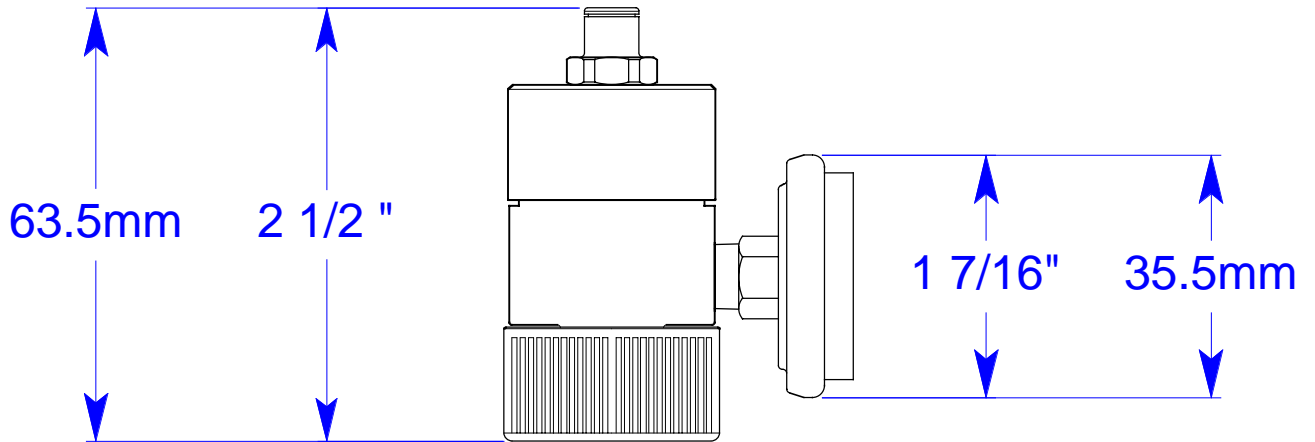

00REG-1036-00

Ø 1 1/4"

Ø 31.5mm

Inventory P/N	00REG-1036-00
Parent Dwng.	ORGX0-103-000
Drawn by	SBW
Date	06-26-08