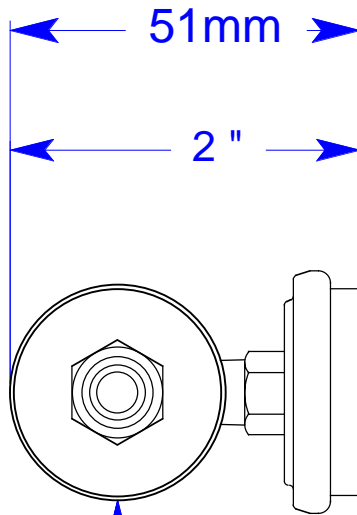

00REG-1036-00

Ø 1 1/4"

Ø 31.5mm

Inventory P/N	00REG-1036-00
Parent Dwng.	ORGX0-103-000
Drawn by	SBW
Date	06-26-08